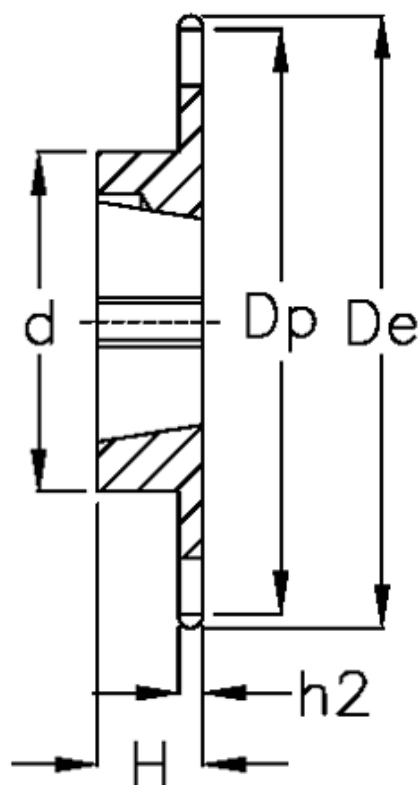

Article number: 616031003018

Description: Taperbored sprocket 06 B-1 Z=18 simplex  
for bushing 1008

## Measures

C = 1

d = 45

De = 58.3

Dp = 54.85

For bush = 1008

For chain size = 3/8" x 7/32"

For chain type = 06 B-1

H = 22

h1 = 5.3

Material = Stål

Number of teeth = 18